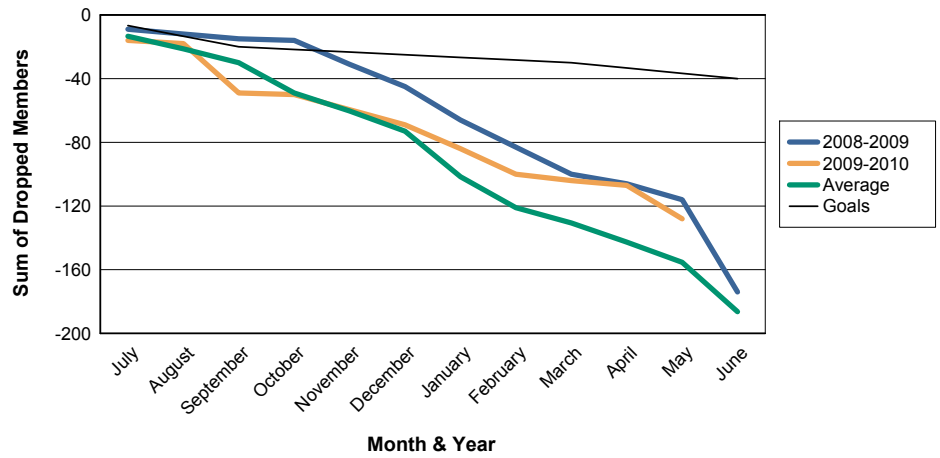

For District 13 A

Sum of Charter Members/ Month & Year

For District 13 A

3 Year Comparisons for GMT Constitutional Area 1

By GMT District

As of May 2010

Sum of New Members/ Month & Year

For District 13 A

Sum of Dropped Members/ Month & Year

For District 13 A

Sum of Net Members/ Month & Year

For District 13 A