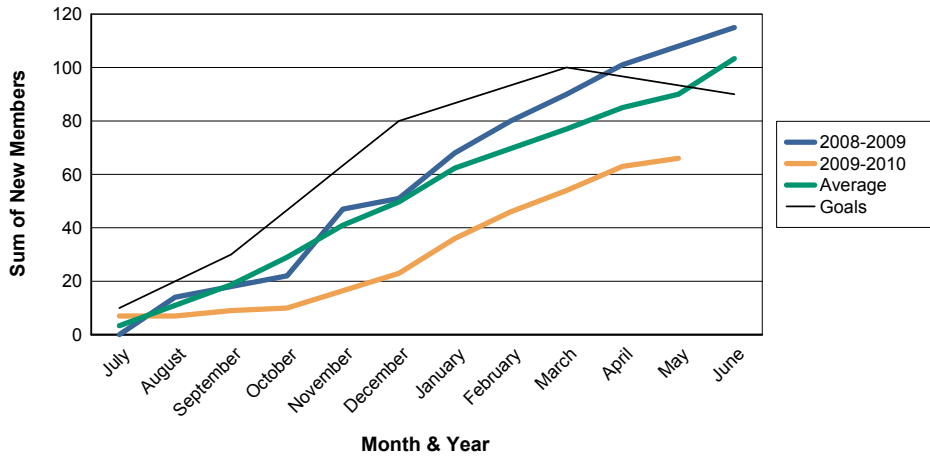

3 Year Comparisons for GMT Constitutional Area 1

By GMT District

As of May 2010

Sum of New Clubs/ Month & Year

For District 13 A

Sum of Dropped Clubs/ Month & Year

For District 13 A

Sum of Net Clubs/ Month & Year

For District 13 A

Sum of Charter Members/ Month & Year

For District 13 A

3 Year Comparisons for GMT Constitutional Area 1

By GMT District

As of May 2010

Sum of New Members/ Month & Year

For District 13 A

Sum of Dropped Members/ Month & Year

For District 13 A

Sum of Net Members/ Month & Year

For District 13 A