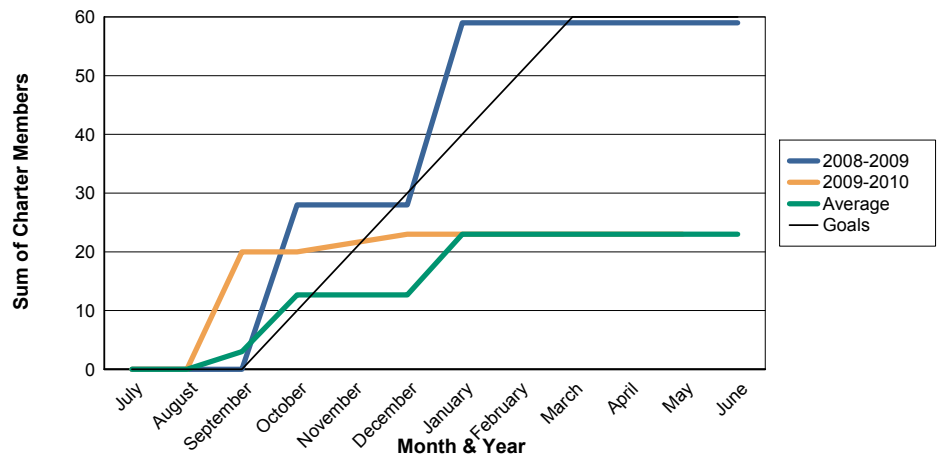

3 Year Comparisons for GMT Constitutional Area 1

By GMT District

As of May 2010

Sum of New Clubs/ Month & Year

For District 13 A

Sum of Dropped Clubs/ Month & Year

For District 13 A

Sum of Net Clubs/ Month & Year

For District 13 A

Sum of Charter Members/ Month & Year

For District 13 A

3 Year Comparisons for GMT Constitutional Area 1

By GMT District

As of May 2010

Sum of New Members/ Month & Year

For District 13 A