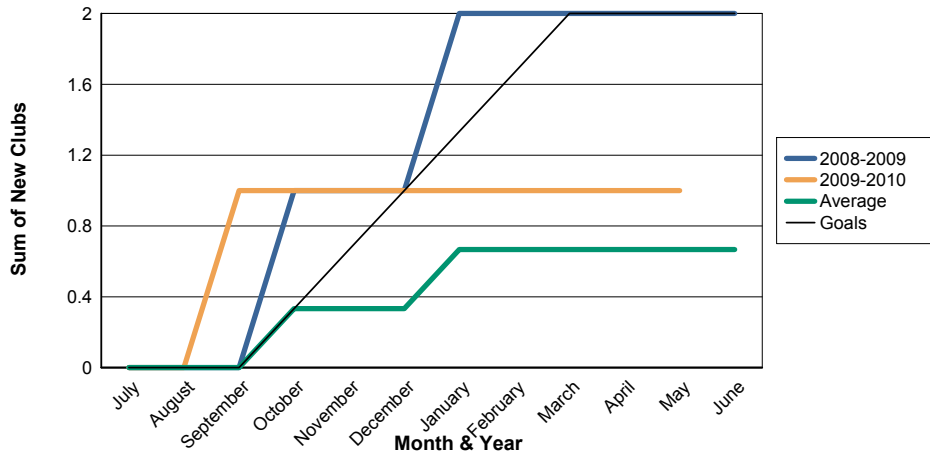

3 Year Comparisons for GMT Constitutional Area 1

By GMT District

As of May 2010

Sum of New Clubs/ Month & Year

For District 13 A

Sum of Dropped Clubs/ Month & Year

For District 13 A

Sum of Net Clubs/ Month & Year