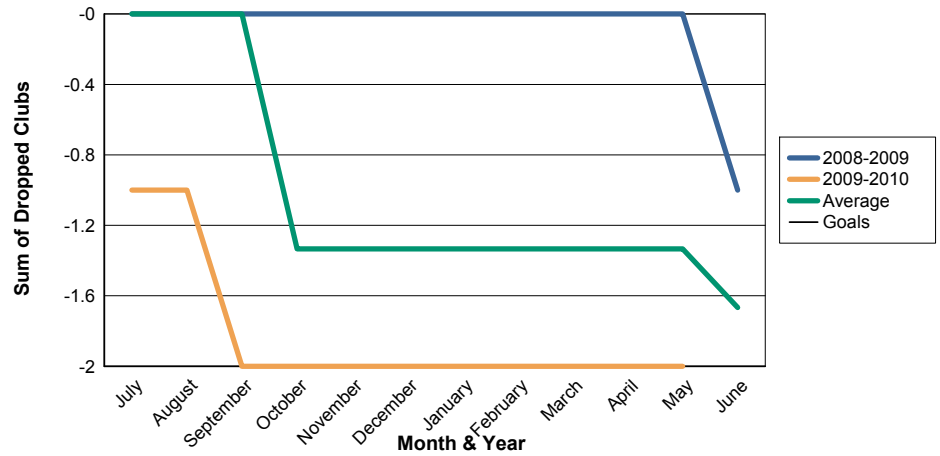

3 Year Comparisons for GMT Constitutional Area 1

By GMT District

As of May 2010

Sum of New Clubs/ Month & Year

For District 13 A

Sum of Dropped Clubs/ Month & Year

For District 13 A

Sum of Net Clubs/ Month & Year