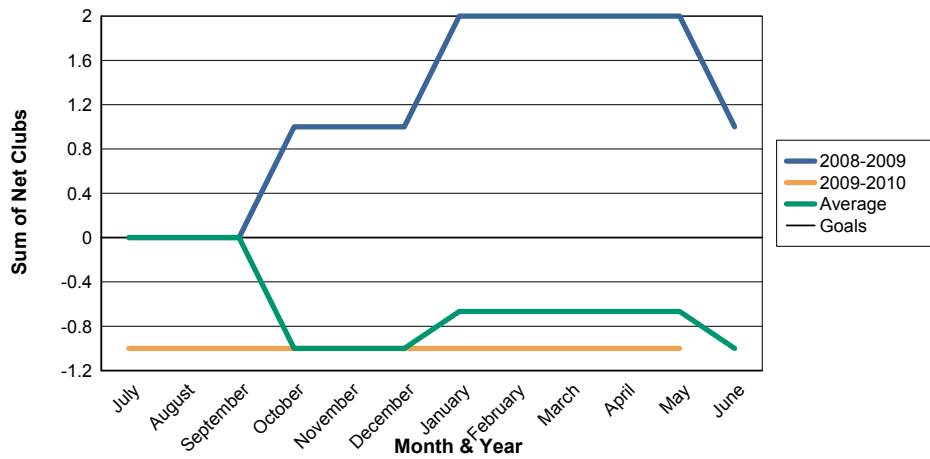

Sum of Net Clubs/ Month & Year

For District 13 A